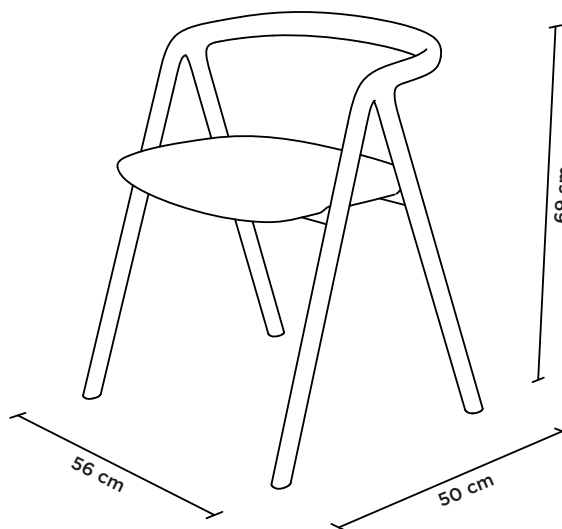

MATERIAL

Ash

DIMENSIONS

Width: 56 cm
Depth: 50 cm
Height: 69 cm

COLORS

 Natural Ash

 Black

LAAKSO dining chair can be ordered from our website. Our products are customisable in colour according to RAL or NCS colour schemes upon request.