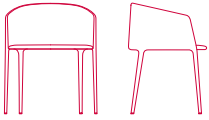

COVER

The upholstery is fully removable and covers the whole armchair.

ACHILLE ARMCHAIR

L58 D56 H75 cm
seat H46 cm

Finishing

The number in the dot corresponds to the number of colour/material finish.

Here below, in the section FINISH OPTIONS, please note all the colours of the materials used for this product.