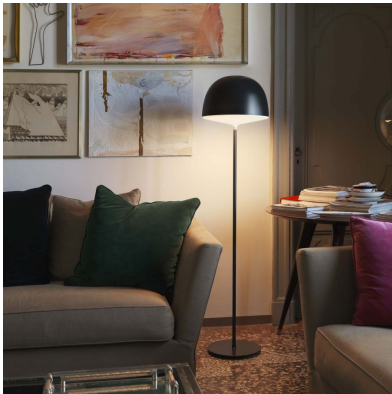

RELATED PRODUCTS

**CHESHIRE**

*Floor Lamp*

**CHESHIRE**

*Suspension Lamp*

**TECHNICAL SHEET**

Table lamp. Opal lower diffuser. Lampshade in polycarbonate. Stem and base in metal. Lampshade, stem and base white (RAL 9010 matt), black (RAL 7021 matt) and green (RAL 6013 matt). Clear cable and plug. For the opaline version, shade and lower diffuser in opal polycarbonate. Black stem and base.