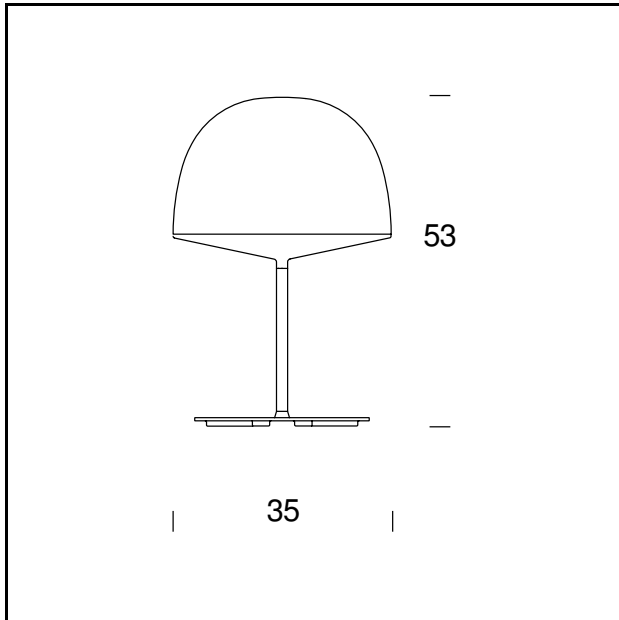

RELATED PRODUCTS

**CHESHIRE**

*Floor Lamp*

**CHESHIRE**

*Suspension Lamp*

**TECHNICAL SHEET**

Table lamp. Opal lower diffuser. Lampshade in polycarbonate. Stem and base in metal. Lampshade, stem and base white (RAL 9010 matt), black (RAL 7021 matt) and green (RAL 6013 matt). Clear cable and plug. For the opaline version, shade and lower diffuser in opal polycarbonate. Black stem and base.

**MODEL NAME:** Cheshire

**CODE:** 4251..

**DIMENSIONS:**  $\varnothing$  35 × 53

**MATERIALS:** Polycarbonate, Metal

**COLORS**

- Black - RAL Code: RAL 7021 Matt
- Green - RAL Code: RAL 6013 Matt
- White - RAL Code: RAL 9010

**BULB:** 3×23W (FL) E27

**PLUG:** Transparent

**POWER CORD:** transparent

**CERTIFICATIONS AND SYMBOLS:**

**MODEL NAME:** Cheshire

**CODE:** 4251

**DIMENSIONS:**  $\varnothing$  35  $\times$  53

**MATERIALS:** Polycarbonate, Metal

**DIMENSIONS:**  $\varnothing$  35 × 53

**MATERIALS:** Polycarbonate, Metal