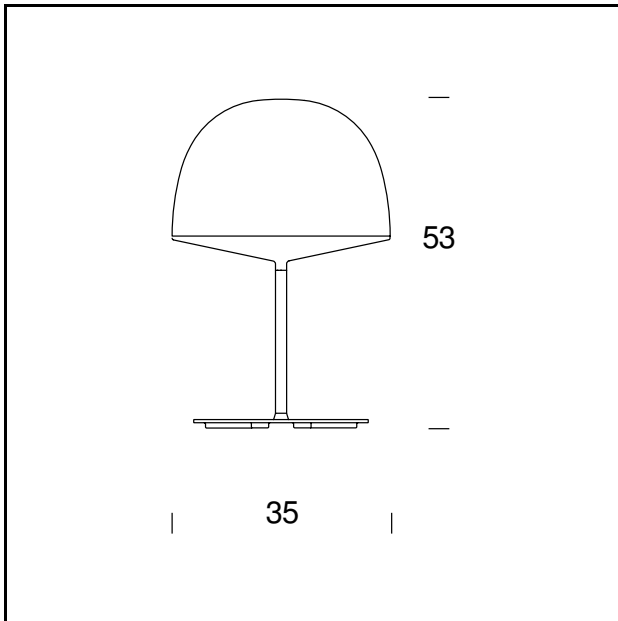

RELATED PRODUCTS

**CHESHIRE**

*Floor Lamp*

**CHESHIRE**

*Suspension Lamp*

**TECHNICAL SHEET**

Table lamp. Opal lower diffuser. Lampshade in polycarbonate. Stem and base in metal. Lampshade, stem and base white (RAL 9010 matt), black (RAL 7021 matt) and green (RAL 6013 matt). Clear cable and plug. For the opaline version, shade and lower diffuser in opal polycarbonate. Black stem and base.

**MODEL NAME:** Cheshire

**CODE:** 4251..

**DIMENSIONS:**  $\varnothing$  35 × 53

**MATERIALS:** Polycarbonate, Metal

**COLORS**

- Black - RAL Code: RAL 7021 Matt
- Green - RAL Code: RAL 6013 Matt
- White - RAL Code: RAL 9010

**BULB:** 3×23W (FL) E27

**PLUG:** Transparent

**POWER CORD:** transparent

**CERTIFICATIONS AND SYMBOLS:**

**MODEL NAME:** Cheshire

**CODE:** 4251

**DIMENSIONS:**  $\varnothing$  35  $\times$  53

**MATERIALS:** Polycarbonate, Metal

**DIMENSIONS:**  $\varnothing$  35 × 53

**MATERIALS:** Polycarbonate, Metal