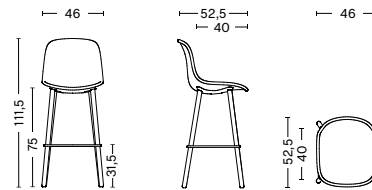

DIMENSIONS

LOW

WIDTH / 46 cm / 18.1"

DEPTH / 52,5 cm / 20.7"

HEIGHT / 101,5 cm / 40"

SEAT HEIGHT / 65 cm / 25.6"

SEAT DEPTH / 40 cm / 15.7"

HIGH

WIDTH / 46 cm / 18.1"

DEPTH / 52,5 cm / 20.7"

HEIGHT / 111,5 cm / 43.9"

SEAT HEIGHT / 75 cm / 29.5"

SEAT DEPTH / 40 cm / 15"

GLIDERS

PLASTIC GLIDER / Standard on all variants. Suitable for all floorings that are not too sensitive.