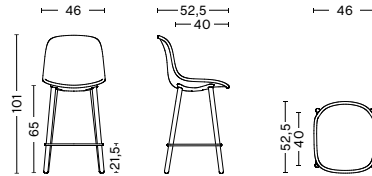

DIMENSIONS

LOW

WIDTH / 46 cm / 18.1"

DEPTH / 52,5 cm / 20.7"

HEIGHT / 101,5 cm / 40"

SEAT HEIGHT / 65 cm / 25.6"

SEAT DEPTH / 40 cm / 15.7"

HIGH

WIDTH / 46 cm / 18.1"

DEPTH / 52,5 cm / 20.7"

HEIGHT / 111,5 cm / 43.9"

SEAT HEIGHT / 75 cm / 29.5"

SEAT DEPTH / 40 cm / 15"

GLIDERS

PLASTIC GLIDER / Standard on all variants. Suitable for all floorings that are not too sensitive.