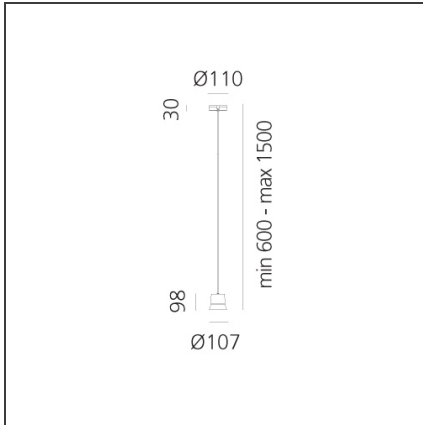

TECHNICAL DRAWINGS

FEATURES

Article Code:	0230020A	Material:	Vetro, Alluminio
Colour:	Black	Series:	Design, 2018
Installation:	Suspension		Artemide Collection
Environment:	Indoor		

DIMENSIONS

Height:	cm 9.8	Glow Wire Test:	650
Base Width:	cm 3		
Base Diameter:	cm 11		
Max Height from ceiling:	cm 1,500		

INCLUDED SOURCES

Category:	LED	Color temperature (K):	3000K
Number:	1	Color Tolerance:	MacAdam 3SDCM
Watt:	8W	CRI:	80
Delivered lumens output (lm):	720lm	Efficacy:	89lm/W
Type:	0	Service Life:	50000-L70
Class:	A		

LUMINAIRE

Watt:	8W	Delivered lumens output (lm):	504lm
		CCT:	3000K
		Efficiency:	70%
		Efficacy:	63.04lm/W
		CRI:	80