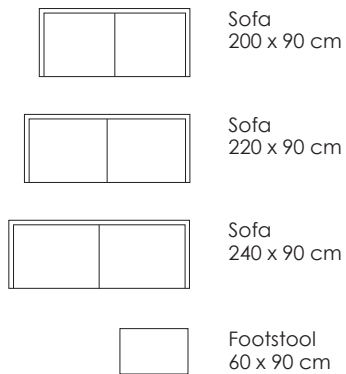

Model Butterfly · Design by Jens Juul Eilersen

Arm height: 56 cm · Arm width: 5 cm · Total depth (frame): 90 cm · Seat depth: 51 cm · Seat height: 40 cm · Total height (frame): 71 cm

Sofa  
200 x 90 cm

Sofa  
220 x 90 cm

Sofa  
240 x 90 cm

Footstool  
60 x 90 cm

Scale 1:100  
All overall dimensions correspond to frame sizes.  
The drawings are not a detailed expression of how the final furniture appears.

Model Butterfly · Design by Jens Juul Eilersen

Arm height: 56 cm · Arm width: 5 cm · Total depth (frame): 90 cm · Seat depth: 51 cm · Seat height: 40 cm · Total height (frame): 71 cm

Scale 1:100  
All overall dimensions correspond to frame sizes.  
The drawings are not a detailed expression of how the final furniture appears.