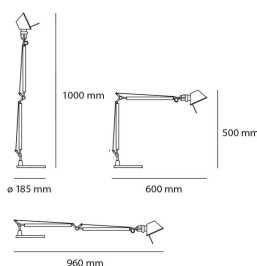

#### DIMENSIONS

Length:	cm 60
Height:	cm 50
Max Extension Height:	cm 100
Max Extension Length:	cm 96
Glow Wire Test:	750 °

#### DIMENSIONS