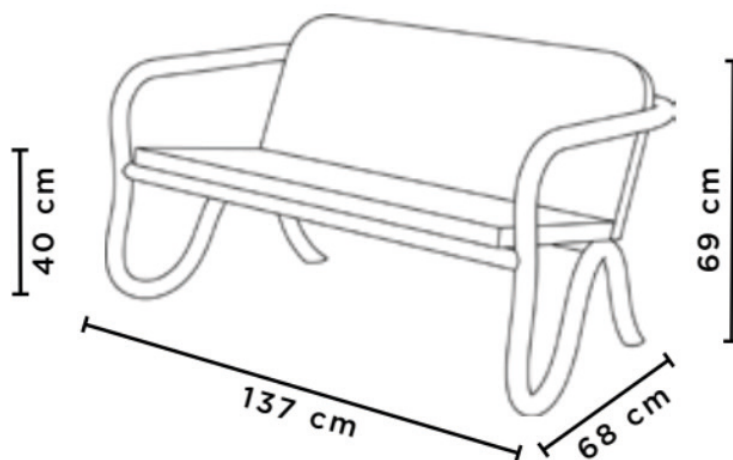

KOLHO WITH MATTHEW DAY JACKSON

- TWO SEATER

Made
By
Choice

DESCRIPTION

"Kolho is a series of tables and chairs formed of right angles and serpentine forms. It is inspired by Apollo landing and a small town called Kolho in Finland. The serpent represents temptation and chaos which supports the flat plane of reason. The space between Reason and Chaos is that of PLAY. This is the space where our human animal truly shows its greatest self." – Matthew Day Jackson, artist (Hauser & Wirth)

MATERIAL

Plywood

DIMENSIONS

Width: 137 cm
Depth: 68 cm
Height: 69 cm
Seat height: 40 cm

COLORS

-  Natural Oak
-  Black
-  Spectrum Green
-  Rose
-  Space Rainbow

KOLHO two seater can be ordered in pre selected Formica MDJ Kuu laminate colours with either natural lacquered, space rainbow lacquered, stained or gradient stained plywood legs.