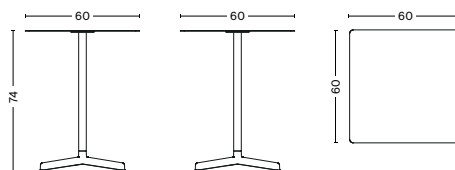

Requires assembly.

TABLETOP AND BASE COLOUR

DIMENSION

NEU TABLE ROUND

DIAMETER / Ø70 cm / 27.56"

HEIGHT / 74 cm / 29.13"

NEU TABLE SQUARE

LENGTH / 60 cm / 23.62"

WIDTH / 60 cm / 23.62"

HEIGHT / 74 cm / 29.13"

NEU TABLE HIGH

DIAMETER / Ø60 cm / 23.62"

HEIGHT / 95 cm / 37.40"

NEU TABLE HIGH

DIAMETER / Ø60 cm / 23.62"

HEIGHT / 105 cm / 41.34"