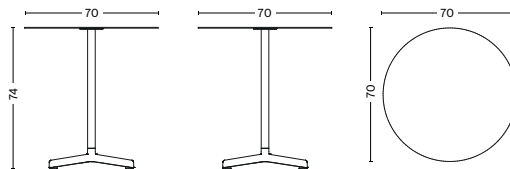

Requires assembly.

TABLETOP AND BASE COLOUR

DIMENSION

NEU TABLE ROUND

DIAMETER / Ø70 cm / 27.56"

HEIGHT / 74 cm / 29.13"

NEU TABLE SQUARE

LENGTH / 60 cm / 23.62"

WIDTH / 60 cm / 23.62"

HEIGHT / 74 cm / 29.13"

NEU TABLE HIGH

DIAMETER / Ø60 cm / 23.62"

HEIGHT / 95 cm / 37.40"

NEU TABLE HIGH

DIAMETER / Ø60 cm / 23.62"

HEIGHT / 105 cm / 41.34"