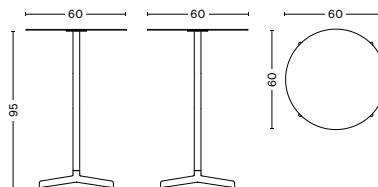

Requires assembly.

TABLETOP AND BASE COLOUR

DIMENSION

NEU TABLE ROUND

DIAMETER / Ø70 cm / 27.56"

HEIGHT / 74 cm / 29.13"

NEU TABLE SQUARE

LENGTH / 60 cm / 23.62"

WIDTH / 60 cm / 23.62"

HEIGHT / 74 cm / 29.13"

NEU TABLE HIGH

DIAMETER / Ø60 cm / 23.62"

HEIGHT / 95 cm / 37.40"

NEU TABLE HIGH

DIAMETER / Ø60 cm / 23.62"

HEIGHT / 105 cm / 41.34"

TESTS

EN 15372: 2008 / Furniture - Strength, durability and safety - Requirements for non-domestic tables. L3: Severe use.

DOWNLOADS

2D files, 3D files and packshots are available in our imagebank at hay.com.