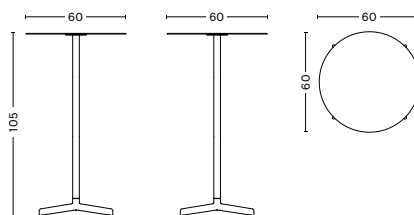

Requires assembly.

TABLETOP AND BASE COLOUR

DIMENSION

NEU TABLE ROUND

DIAMETER / Ø70 cm / 27.56"

HEIGHT / 74 cm / 29.13"

NEU TABLE SQUARE

LENGTH / 60 cm / 23.62"

WIDTH / 60 cm / 23.62"

HEIGHT / 74 cm / 29.13"

NEU TABLE HIGH

DIAMETER / Ø60 cm / 23.62"

HEIGHT / 95 cm / 37.40"

NEU TABLE HIGH

DIAMETER / Ø60 cm / 23.62"

HEIGHT / 105 cm / 41.34"