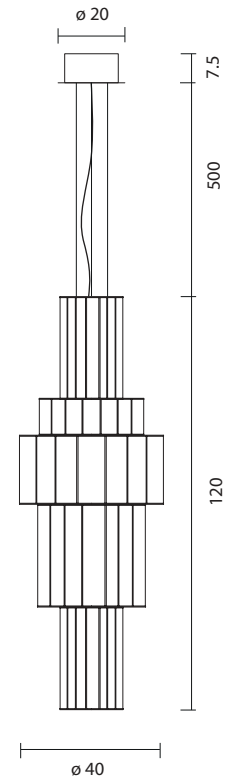

BABEL T GR
by Stephen Burks, 2015

Suspension lamp. Aluminium structures of different sizes, lacquered in black or gold. Central acrylic diffuser with strip led (dimmable 1-10V driver included) provide ambience light and led module placed at the bottom (connected direct to main) provide direct light. Led module dimmable with phase-cut dimmers*. Strip led and led module included.

Type: Suspension lamp

Environment: Indoor

Structure: Aluminium

Voltage: 230 V

Supply: Terminal strip

Dimmable driver included

Cable length: 500 cm

Light source: Strip LED 42W 2700K 3160Lm
+ Module LED $\varnothing 70$ 16.6W 2700K 1350Lm

BABEL T GR

125000640006 **black matt**
125000640007 **golden**

 **20.8 kg**
32.3 kg

CE   IP-20

*For dimmable options, please contact office@parachilna.eu