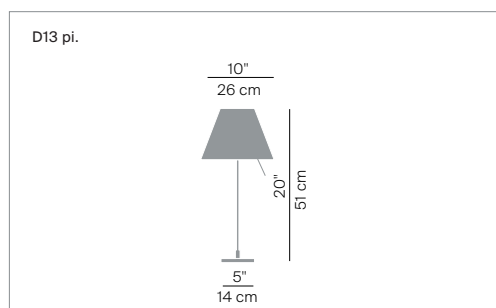

Insulation class:

Awards: Part of the permanent Architecture and Design collection of MoMA, Museum of Modern Art, New York

Reference code:	Structure		
	D13 pi.	1D13=NP00020	alu
		1D13=NP00017	black
		1D13=NP00003	off white
	D13 pi.pt.	1D13PNP00020	alu
		1D13PNP00003	off white
	D13 pi.c	1D13=NP00C020	complete version (alu body, white shade)
	D13. pi LED	1D13=NPLC020	complete version (alu body, white shade)
	Shade		
	D13pi/1/4	1D13001NT002	white
	Mezzo Tono collection		
	D13pi/1/2	9D1331437737	comfort green
		9D1331437724	edgy pink
		9D1331437734	mistic white
		9D1331437738	soft skin
		9D1331437739	shaded stone
	Radieuse collection		
	D13pi/1/2	9D1331437708	primary red
		9D1331437701	liquorice black
		9D1331437736	petroleum blue
		9D1331437706	smart yellow
		9D1331437705	concrete grey