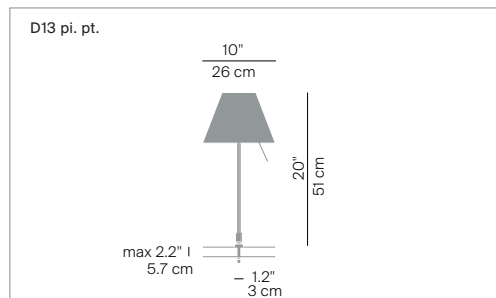

Insulation class:

Awards: Part of the permanent Architecture and Design collection of MoMA, Museum of Modern Art, New York

Reference code:	Structure		
	D13 pi.	1D13=NP00020	alu
		1D13=NP00017	black
		1D13=NP00003	off white
	D13 pi.pt.	1D13PNP00020	alu
		1D13PNP00003	off white
	D13 pi.c	1D13=NP00C020	complete version (alu body, white shade)
	D13. pi LED	1D13=NPLC020	complete version (alu body, white shade)
	Shade		
	D13pi/1/4	1D13001NT002	white
	Mezzo Tono collection		
	D13pi/1/2	9D1331437737	comfort green
		9D1331437724	edgy pink
		9D1331437734	mistic white
		9D1331437738	soft skin
		9D1331437739	shaded stone
	Radieuse collection		
	D13pi/1/2	9D1331437708	primary red
		9D1331437701	liquorice black
		9D1331437736	petroleum blue
		9D1331437706	smart yellow
		9D1331437705	concrete grey