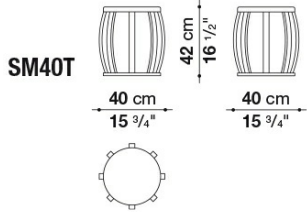

Technical information

Top (SM40T-SM40P):

solid wood

Top (SM80T):

veneered wood particles panel

Frame:

solid wood

Frame and top finish:

grey oak, brushed light oak, brushed black oak, smoked stained oak, rosewood Santos, soia, red or black shellac type finish painted

Feet:

plastic material

Technical drawings

SM40T

SM40P

SM80T

B&B Italia reserves the right to make technological and aesthetic improvements to its models, including changes to the sizes and materials, without notice. The technical drawings do not define the details of the product. The measurements shown are indicative and may undergo changes. In particular, the dimensions relevant to the padded parts are subject to usage tolerances over time caused by the normal adjustment of the padding. For the specific information, please contact the dealer closest to you.