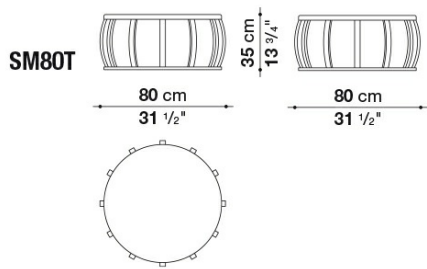

grey oak, brushed light oak, brushed black oak, smoked stained oak, rosewood Santos, soia, red or black shellac type finish painted

Feet:

plastic material

Technical drawings

SM40T

SM40P

SM80T

B&B Italia reserves the right to make technological and aesthetic improvements to its models, including changes to the sizes and materials, without notice. The technical drawings do not define the details of the product. The measurements shown are indicative and may undergo changes. In particular, the dimensions relevant to the padded parts are subject to usage tolerances over time caused by the normal adjustment of the padding. For the specific information, please contact the dealer closest to you.