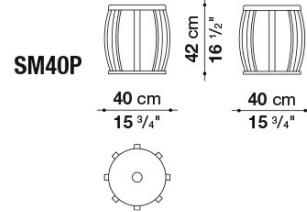

grey oak, brushed light oak, brushed black oak, smoked stained oak, rosewood Santos, soia, red or black shellac type finish painted

Feet:

plastic material

Technical drawings

SM40T

SM40P

SM80T

B&B Italia reserves the right to make technological and aesthetic improvements to its models, including changes to the sizes and materials, without notice. The technical drawings do not define the details of the product. The measurements shown are indicative and may undergo changes. In particular, the dimensions relevant to the padded parts are subject to usage tolerances over time caused by the normal adjustment of the padding. For the specific information, please contact the dealer closest to you.