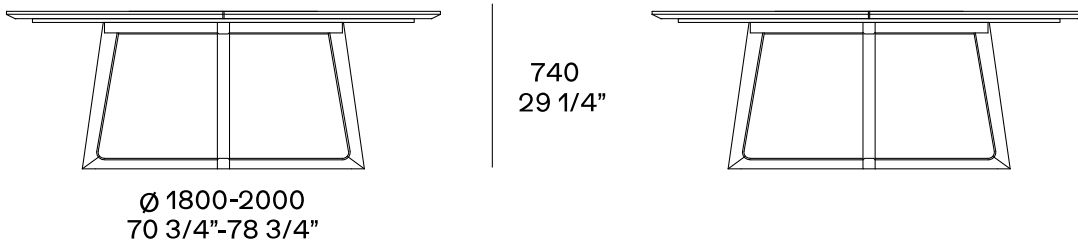

DESCRIPTION

Typology

Table

Legs

Solid wood

Top

Medium-density fibre panel in veneer - solid wood with frame and glass insert

DIMENSIONS

Rectangular

Image not found or type unknown

Round

Round with revolving top

$\varnothing 900-1050$
35 1/2"-41 1/4"