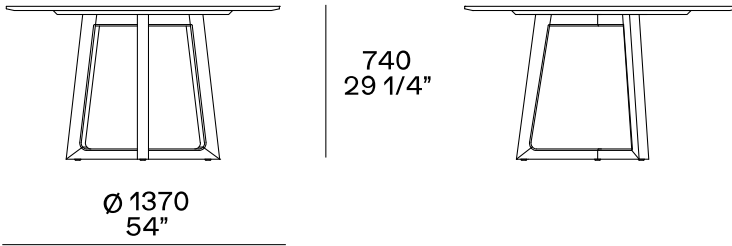

DESCRIPTION

Typology

Table

Legs

Solid wood

Top

Medium-density fibre panel in veneer - solid wood with frame and glass insert

DIMENSIONS

Rectangular

Image not found or type unknown

Round

Round with revolving top

$\varnothing 900-1050$
35 1/2"-41 1/4"