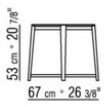

COD. 015P70

COD. 015P71