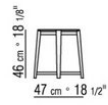

COD. 015P71