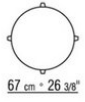

COD. 015P72

COD. 015P70