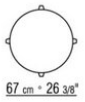

COD. 015P70

COD. 015P71