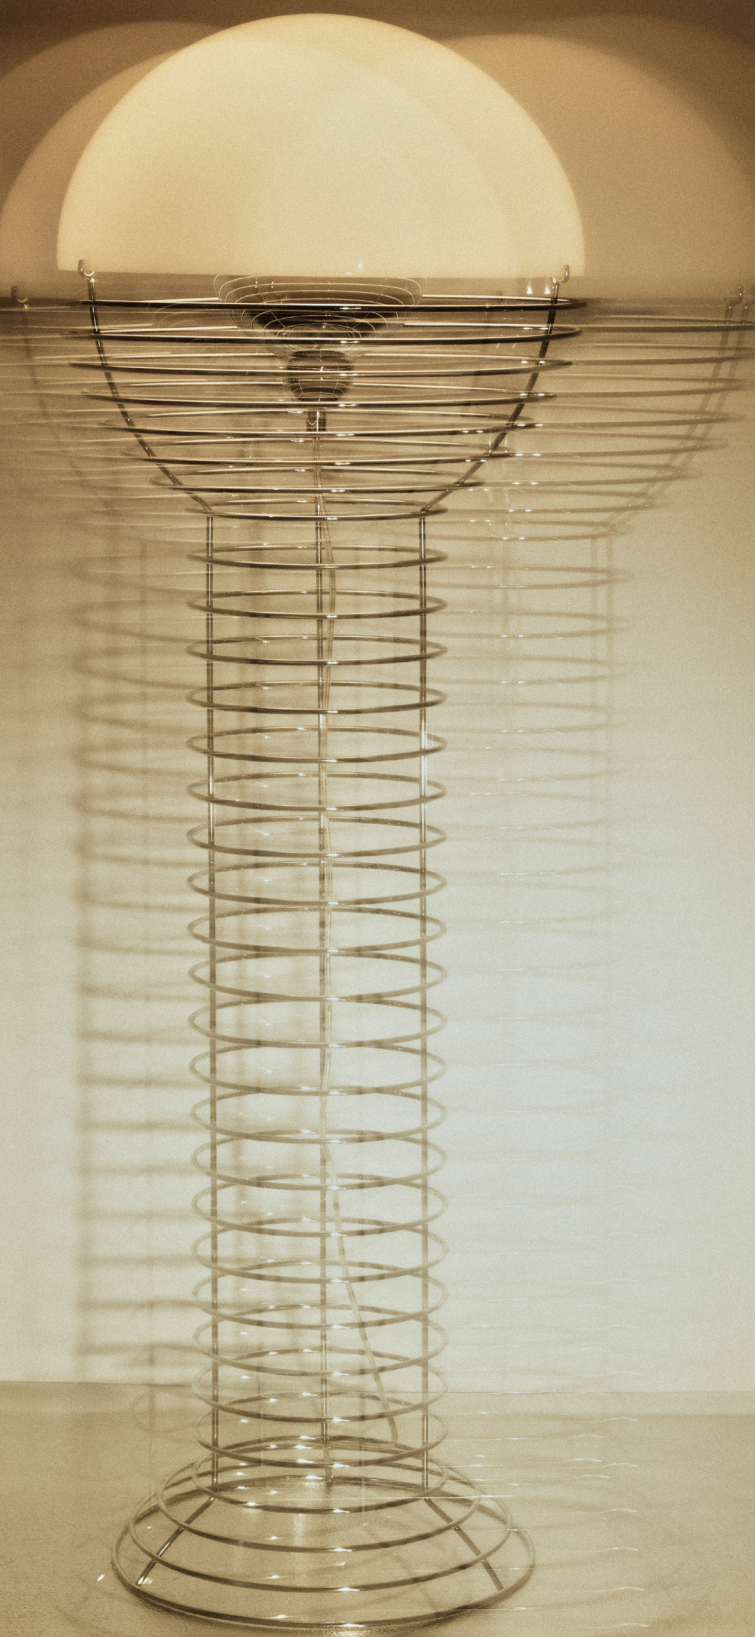

WIRE FLOOR LAMP
1980

CERPAN

WIRE FLOOR LAMP 1980

LIGHTING

Description

Floor lamp with a cylindrical wire framework that widens into a hemisphere at the top.

Material

Frame in chrome plated steel, shade in acrylic.

Light source

E27 (220V) max. 60W / E26 (120V) max 60W
IP20. Bulb is not included

Cord

Transparent w. in-line footswitch 220 cm (86.6")

Certifications

CE / UKCE / UL

Product dimensions

H: 120 cm (47.2")
Ø40 cm (15.8")

Box dimensions

48 × 48 × 131 cm (18,9 × 18,9 × 52")

Weight

5,5 kg / 9 kg incl. packaging

Colour

Chrome/White, Chrome/Orange

White

Orange