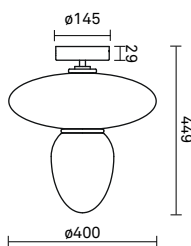

TECHNICAL INFO

Product no.: 07640424

Type: Ceiling light - Indoor

Colour:

Glass: Opal White

Metal: Satin Brass

Materials:

Coated metal

Mouth-blown glass

Dimensions:

ø400mm x 449mm

Weight: 3450 g

Packaging:

Dimensions: L: 49mm x W: 24mm x H: 665mm

Weight: 1210 g

Total weight incl. product: 4660 g