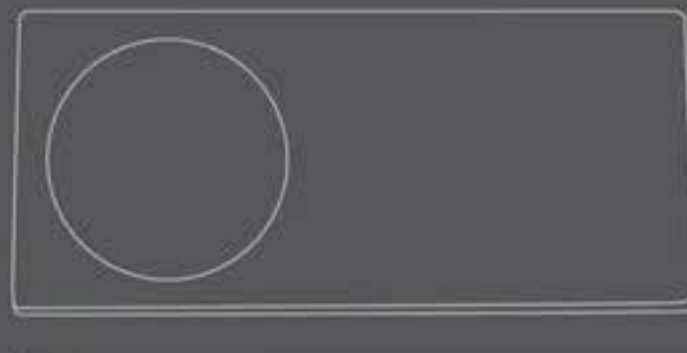

OKA TRAY

The Oka tray is inspired by traditional Japanese serving trays, often produced in wood or bamboo.

Transforming this well-known form into a new material, in this case solid fiber concrete, a certain heaviness and a refined texture of the surface is added, without compromising on the recognizable shape. With its sculptural and architectural shape, it can be used for various decoration purposes or stand alone as a piece of art.

As it is a natural product, the colours may vary a little. Not 100% waterproof.

Designed by Kristian Sofus Hansen & Tommy Hyldahl.

Product no: 201022

Type: Tray - Indoor

Designer / Year of design:
Kristian Sofus Hansen & Tommy Hyldahl, 2018

Colour: Coffee
Material: Fiber Concrete

Care instructions:
Use a soft dry cloth to clean the product.
Do not use household cleaners.
Not waterproof

Dimensions: L45 / W20 / H6 CM
Country of origin: CN

Product weight: 4,80 Kgs

Packaging:
Dimensions: L55 / W31 / H18 CM
Total weight incl. product: 6,00 Kgs
Number of parcels: 1
Material: Brown cardboard

10 CM

20 CM