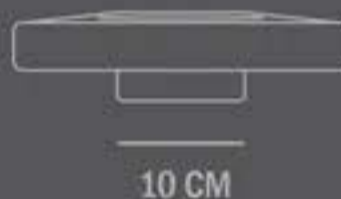

As it is a natural product, the colours may vary a little. Not 100% waterproof.

Designed by Kristian Sofus Hansen & Tommy Hyldahl.

Product no: 201022

Type: Tray - Indoor

Designer / Year of design:
Kristian Sofus Hansen & Tommy Hyldahl, 2018

Colour: Coffee
Material: Fiber Concrete

Care instructions:
Use a soft dry cloth to clean the product.
Do not use household cleaners.
Not waterproof

Dimensions: L45 / W20 / H6 CM
Country of origin: CN

Product weight: 4,80 Kgs

Packaging:
Dimensions: L55 / W31 / H18 CM
Total weight incl. product: 6,00 Kgs
Number of parcels: 1
Material: Brown cardboard

10 CM

20 CM

45 CM

6 CM

33 CM