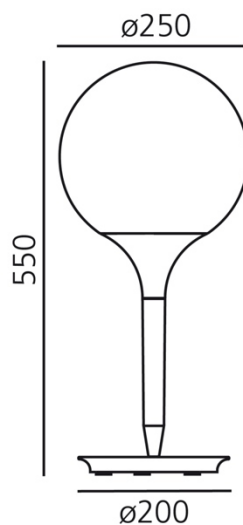

PRODUCT CODE

1050010A

Light emission

IP20

TECHNICAL DATA SHEET

FEATURES

Product name:	Castore table 25
Article Code:	1050010A
Colour:	White
Material:	Zamak, polycarbonate, blown glass
Series:	Design
Environment:	Indoor
Area contract:	Hospitality Hotel, Retail, Private Residence

OPTICS

Emission:	Diffused
-----------	----------

DIMENSIONS

Height:	cm 55
Diameter:	cm 25
Base Diameter:	cm 20
Impact Resistance:	N/D
Glow Wire Test:	750 °

DIMENSIONS

LAMPS NOT INCLUDED

<input type="checkbox"/>	Category:	HALO
	Number:	1
	Watt:	77 W
	Socket:	E27
	Luminous Flux (lm):	1065 lm
	Colour temperature (K):	3000 K
	Class:	A

OPTICS

Emission:	Diffused
-----------	----------

DIMENSIONS

Height:	cm 66
Diameter:	cm 35
Base Diameter:	cm 27
Impact Resistance:	N/D
Glow Wire Test:	750 °

DIMENSIONS

COLOUR

LAMPS NOT INCLUDED

	Category:	HALO
	Number:	1
	Lbs:	Qt32
	Watt:	150W
	Socket:	E27
	Type:	Hsgsbt/c
	Luminous Flux (lm):	2870lm
	Colour Rendering:	1a
	Colour temperature (K):	2900K
	Duration (h):	2000h

OPTICS

Emission:	Diffused
-----------	----------

DIMENSIONS

Height:	cm 31
Diameter:	cm 14
Base Diameter:	cm 13
Glow Wire Test:	750 °

DIMENSIONS

LAMPS NOT INCLUDED

<input type="checkbox"/>	Category:	HALO
	Number:	1
	Watt:	48W
	Socket:	G9
	Class:	A