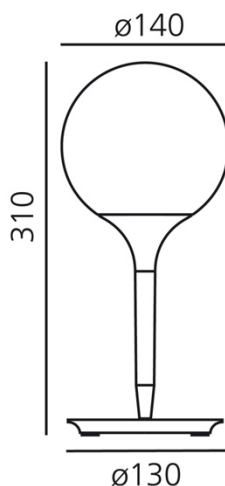

OPTICS

Emission:	Diffused
-----------	----------

DIMENSIONS

Height:	cm 55
Diameter:	cm 25
Base Diameter:	cm 20
Impact Resistance:	N/D
Glow Wire Test:	750 °

DIMENSIONS

LAMPS NOT INCLUDED

<input type="checkbox"/>	Category:	HALO
	Number:	1
	Watt:	77 W
	Socket:	E27
	Luminous Flux (lm):	1065 lm
	Colour temperature (K):	3000 K
	Class:	A

OPTICS

Emission:	Diffused
-----------	----------

DIMENSIONS

Height:	cm 66
Diameter:	cm 35
Base Diameter:	cm 27
Impact Resistance:	N/D
Glow Wire Test:	750 °

DIMENSIONS

COLOUR

LAMPS NOT INCLUDED

	Category:	HALO
	Number:	1
	Lbs:	Qt32
	Watt:	150W
	Socket:	E27
	Type:	Hsgsbt/c
	Luminous Flux (lm):	2870lm
	Colour Rendering:	1a
	Colour temperature (K):	2900K
	Duration (h):	2000h

TECHNICAL DATA SHEET

FEATURES

Product name:	Castore table 14
Article Code:	1044010A
Colour:	White
Material:	Zamak, polycarbonate, blown glass
Series:	Design
Environment:	Indoor
Area contract:	Hospitality Hotel, Retail, Private Residence

OPTICS

Emission:	Diffused
-----------	----------

DIMENSIONS

Height:	cm 31
Diameter:	cm 14
Base Diameter:	cm 13
Glow Wire Test:	750 °

DIMENSIONS

LAMPS NOT INCLUDED

<input type="checkbox"/>	Category:	HALO
	Number:	1
	Watt:	48W
	Socket:	G9
	Class:	A