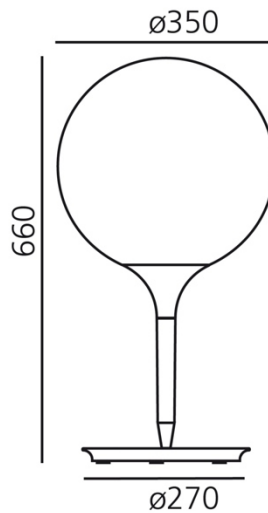

OPTICS

Emission:	Diffused
-----------	----------

DIMENSIONS

Height:	cm 55
Diameter:	cm 25
Base Diameter:	cm 20
Impact Resistance:	N/D
Glow Wire Test:	750 °

DIMENSIONS

LAMPS NOT INCLUDED

<input type="checkbox"/>	Category:	HALO
	Number:	1
	Watt:	77 W
	Socket:	E27
	Luminous Flux (lm):	1065 lm
	Colour temperature (K):	3000 K
	Class:	A

PRODUCT CODE

1049010A

Light emission

IP20

TECHNICAL DATA SHEET

FEATURES

Product name:	Castore table 35
Article Code:	1049010A
Colour:	White
Material:	Zamak, polycarbonate, blown glass
Series:	Design
Environment:	Indoor
Area contract:	Hospitality Hotel, Retail, Private Residence

OPTICS

Emission:	Diffused
-----------	----------

DIMENSIONS

Height:	cm 66
Diameter:	cm 35
Base Diameter:	cm 27
Impact Resistance:	N/D
Glow Wire Test:	750 °

DIMENSIONS

COLOUR

LAMPS NOT INCLUDED

	Category:	HALO
	Number:	1
	Lbs:	Qt32
	Watt:	150W
	Socket:	E27
	Type:	Hsgsbt/c
	Luminous Flux (lm):	2870lm
	Colour Rendering:	1a
	Colour temperature (K):	2900K
	Duration (h):	2000h

OPTICS

Emission:	Diffused
-----------	----------

DIMENSIONS

Height:	cm 31
Diameter:	cm 14
Base Diameter:	cm 13
Glow Wire Test:	750 °

DIMENSIONS

LAMPS NOT INCLUDED

<input type="checkbox"/>	Category:	HALO
	Number:	1
	Watt:	48W
	Socket:	G9
	Class:	A