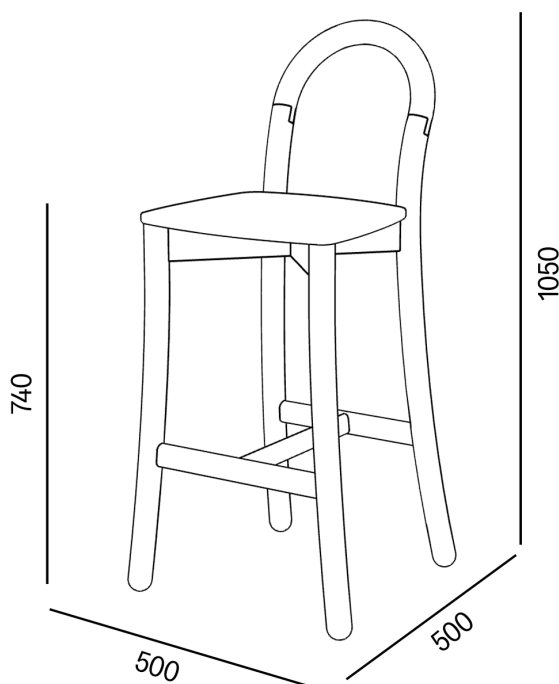

COLORS

Natural Birch

GOMA bar chair can be ordered from our website. Our products are customisable in colour according to RAL or NCS colour schemes upon request.

Enquiries of GOMA pieces:
sales@madebychoice.com