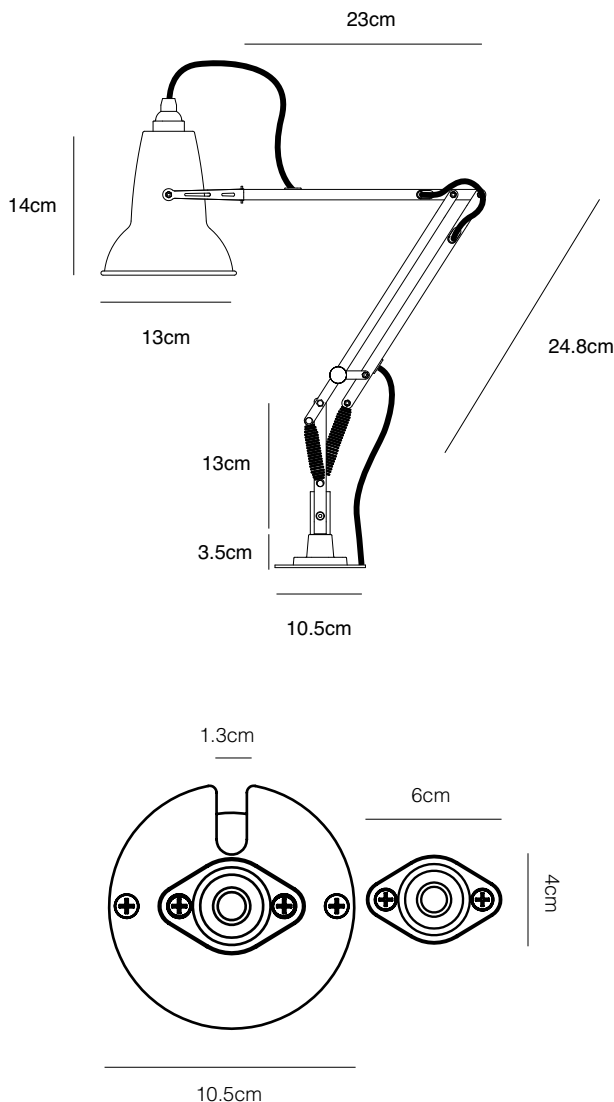

Original 1227™ Mini Desk Lamp with Desk Insert

ANGLEPOISE®

Original 1227™ Mini Collection | Technical Sheet

Launched In 2015 | Designed by George Carwardine

Product

Desk Lamp with Insert - Jet Black with Black Cable Braid
 Desk Lamp with Insert - Linen White With Grey Cable Braid
 Desk Lamp with Insert - Dove Grey With Grey Cable Braid

Accessory is included and is colour-matched.

Accessories

Desk Insert - Jet Black
 Desk Insert - Linen White
 Desk Insert - Dove Grey
 Desk Insert - Painted Silver

Description

Inspired by original designs from the Anglepoise® archive, our space saving Original Desk Insert has a cast iron body and plated steel fittings so that it can be securely hard-mounted to a desk refinements such as a cable management option and finishes that have been colour-matched to the compatible 1227™ and 1227™ Mini collections make this a chic and functional accessory.

Materials

- Gloss paint finish
- Steel shade
- Chrome plated fittings
- Aluminium arms
- Cast iron desk insert
- Anglepoise® constant tension spring technology

Dimensions

- Shade diameter: 13cm
- Shade height: 14cm
- Max reach: 50cm (from base to shade)
- Base size: 13 x 13cm
- Cable length: 180cm
- Lamp packaging (L x W x H): 28cm x 19cm x 46.5cm
- Lamp packaged weight: 3.3kg

Electrical

- Voltage: 220/240V, 50/60Hz
- Class II - Double insulated
- Note: Bulb weight critical for balance. Approximate bulb weight 25-45g
- Inline cable switch (34cm from product)
- Plug: 2-pin Europlug to CEE 7/16
- E14 lamp holder
- Maximum permitted bulb: 15W CFL / 6W LED E14
- Supplied with 3W LED E14 bulb:
 - Luminous Intensity: 470lm
 - Life: 15,000 Hours
 - Non-dimmable
 - Colour Temperature: 2700K
 - CRI (Ra): 80