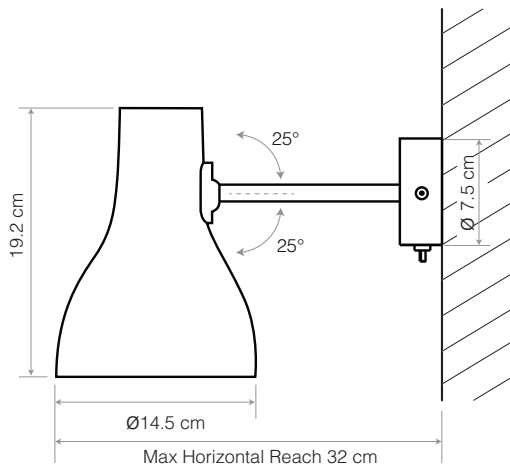

Type 75™ Wall Light

ANGLEPOISE®

Type 75™ Collection | Technical Sheet

Launched In 2004 | Designed by Sir Kenneth Grange