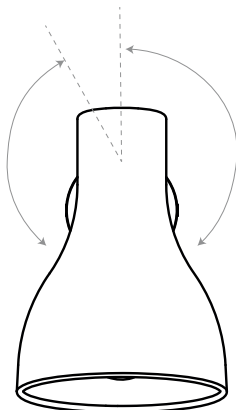

Type 75™ Wall Light

ANGLEPOISE®

Type 75™ Collection | Technical Sheet

Launched In 2004 | Designed by Sir Kenneth Grange

Shade Rotational
Movement

Product

Wall Light - Jet Black
Wall Light - Alpine White
Wall Light - Silver Lustre

Description

The timeless design of the Type 75™, will blend seamlessly into any interior space. Mount to the wall or ceiling, then simply adjust the shade to focus the light just where you need it.

Materials

- Matt paint or brushed aluminium finish
- Aluminium shade
- Aluminium wall plate
- Aluminium arm
- IP20 rating

Dimensions

- Shade diameter: \varnothing 14.5cm
- Shade height: 19.2cm
- Max reach: 32cm (from wall to shade)
- Wall plate diameter: \varnothing 7.5cm
- Light Packaging (L x W x H): 21cm x 16cm x 29cm
- Light Packaged Weight: 0.62kg