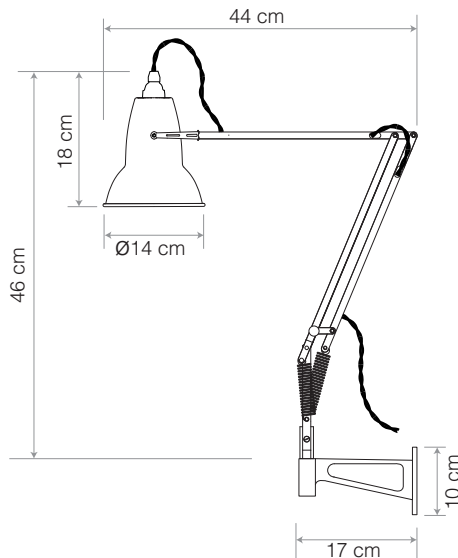

Original 1227™ Lamp with Wall Bracket

Original 1227™ Collection | Technical Sheet

ANGLEPOISE®
Abandon Darkness.

Launched In 2012 | Designed by George Carwardine

Max Horizontal Reach 87.5 cm
Max Vertical Reach 87 cm

Materials

- Gloss paint finish
- Aluminium Shade and arms
- Chrome plated fittings
- Cast iron wall bracket
- Fabric cable
- IP20 rating

Dimensions

- Shade diameter: \varnothing 14cm
- Shade height: 18cm
- Max reach: 87.5cm (from wall to shade)
- Wall bracket (h x w x d): 10cm x 5.5cm x 17cm
- Cable length: 200cm
- Lamp Packaging (L x W x H): 35cm x 21.5cm x 52.5cm
- Lamp Packaged Weight: 5.6kg
- Bracket Packaging (L x W x H): 19cm x 10.5cm x 6cm
- Bracket Packaged Weight: 0.96kg

Electrical

- Voltage: 220/240V, 50/60Hz
- Class II - Double insulated
- Note: Bulb weight critical for balance. Approximate bulb weight 25-60g
- Inline cable switch (30cm from product)
- Plug: 2-pin Europlug to CEE 7/16
- E27 lamp holder
- Maximum permitted bulb: 10W MAX E27
- Supplied with compatible 5.5W LED E27 bulb
 - Luminous Intensity: 600lm
 - Life: 15,000 Hours
 - Non-dimmable
 - Colour Temperature: 2700K
 - CRI (Ra): 80