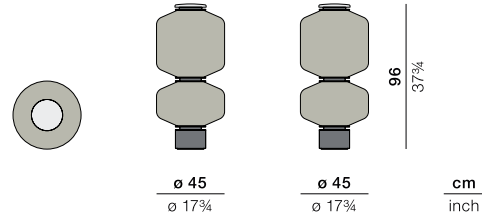

THE OTHERS

Statue BUKA

Design by **Stephen Burks** | Ref. **BMZ** | Weight **12,9 kg/29 lbs** | Volume **0,19 m³/7 cu ft**

Measurements

Collection: Meet THE OTHERS, an anthropomorphic lantern collection that ventures into decorative art. Playful, colorful, sculptural and sophisticated, THE OTHERS consists of a variety of hand-woven lanterns that, presented individually or arranged in totem-like stacks, take on the appearance of illuminated characters. Pairs of hand-made acrylic eyes, available as accessories, gaze back at the viewer with humor, curiosity and even a little mischief.