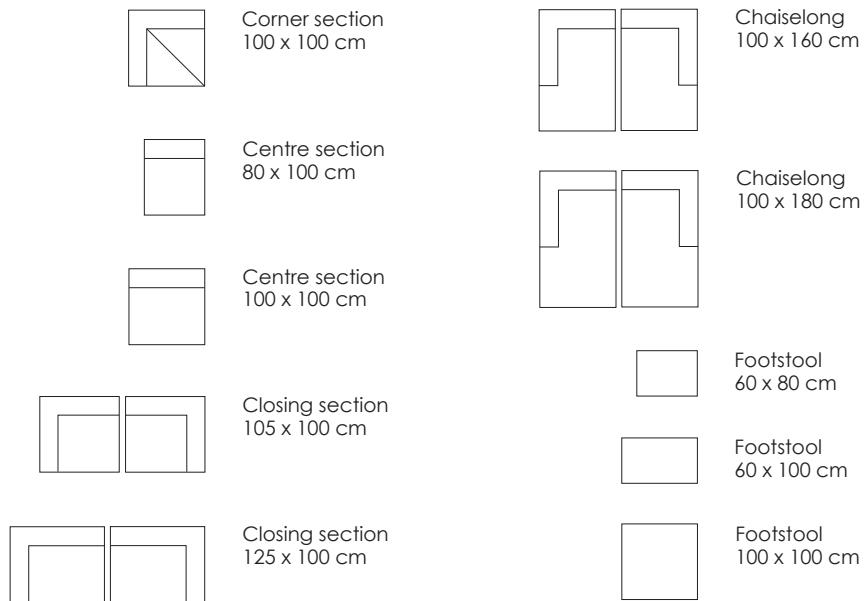

Model Baseline · Design by Jens Juul Eilersen

Arm height: 61 cm · Arm width: 24 cm · Total depth (frame): 100 cm · Seat depth: 52 cm · Seat height: 40 cm · Total height (frame): 61 cm

 Corner section  
100 x 100 cm

 Centre section  
80 x 100 cm

 Centre section  
100 x 100 cm

 Closing section  
105 x 100 cm

 Closing section  
125 x 100 cm

 Chaiselong  
100 x 160 cm

 Chaiselong  
100 x 180 cm

 Footstool  
60 x 80 cm

 Footstool  
60 x 100 cm

 Footstool  
100 x 100 cm

Scale 1:100  
All overall dimensions correspond to frame sizes.

Model Baseline · Design by Jens Juul Eilersen

Arm height: 61 cm · Arm width: 24 cm · Total depth (frame): 100 cm · Seat depth: 52 cm · Seat height: 40 cm · Total height (frame): 61 cm

Scale 1:100

All overall dimensions correspond to frame sizes.