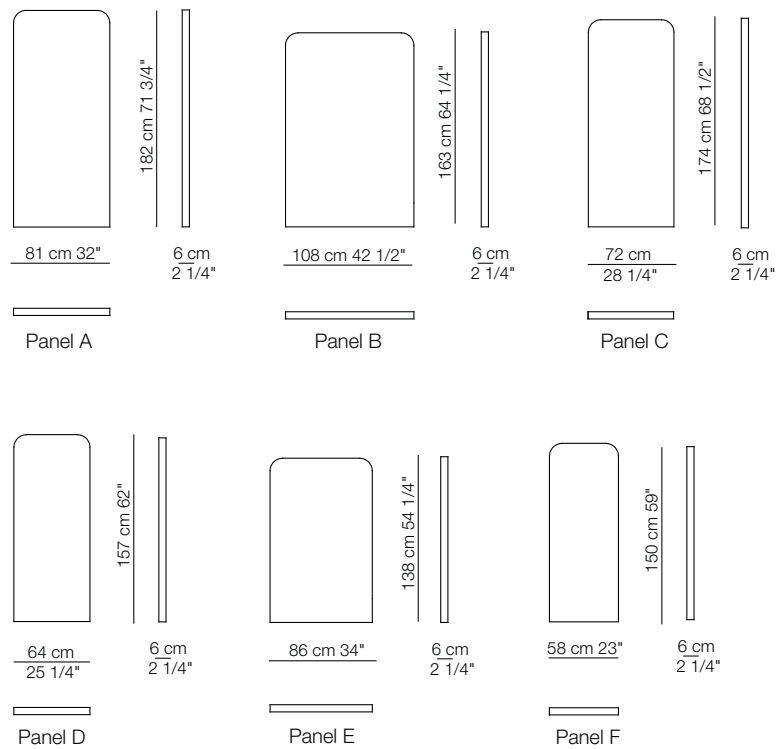

Serienmäßig mit Piping und Rand der Paneele aus schwarzem Stoff.

DIVA

I colori sono da considerarsi puramente indicativi / Colors are to be considered as purely indicative 2020 - Rev. 0.0 - Seven Salotti S.p.A - All rights reserved

Sizes, weights and finishes may change without previous notice. All dimensions are expressed in centimeters and inches. File CAD 2D-3D available on www.arflex.com For more information on product visit www.arflex.com, or contact us at : info@arflex.it