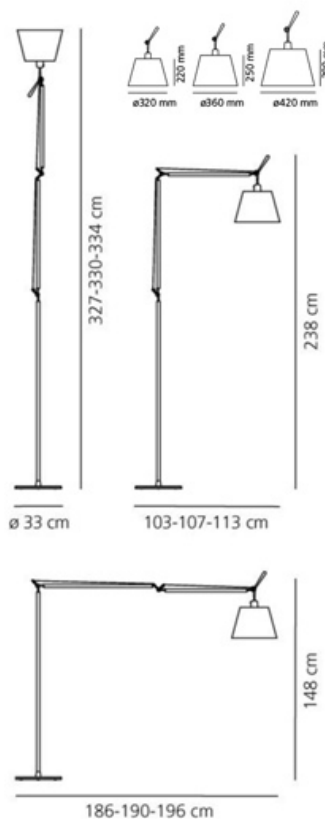

DIMENSIONS

COLOUR

LUMINAIR

Watt: 150W
Voltage: 220V-240V