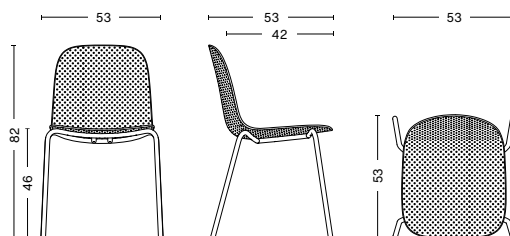

CONSTRUCTION

18 mm fully welded steel tube frame and 4-leg base, available with or without armrests.

SHELL COLOUR

BASE FINISH

COLOUR COMBINATIONS

| | BASE | | |
|-------------|----------------|-----------|------------|
| SHELL \ | Graphite black | Pure grey | Grey white |
| Soft black | • | | |
| Soft blue | | • | |
| Chalk white | | | • |

DIMENSIONS

13EIGHTY CHAIR

WIDTH / 53 cm / 20.87"

DEPTH / 53 cm / 20.87"

HEIGHT / 82 cm / 32.28"

SEAT HEIGHT / 46 cm / 18.11"

SEAT DEPTH / 42 cm / 16.54"

13EIGHTY ARMCHAIR

WIDTH / 57 cm / 22.44"

DEPTH / 53 cm / 20.87"

HEIGHT / 82 cm / 32.28"

SEAT HEIGHT / 46 cm / 18.11"

SEAT DEPTH / 42 cm / 16.54"

GLIDERS

PLASTIC TRUMPET GLIDER / Standard on all.

FELT TRUMPET GLIDER / For wooden floors.