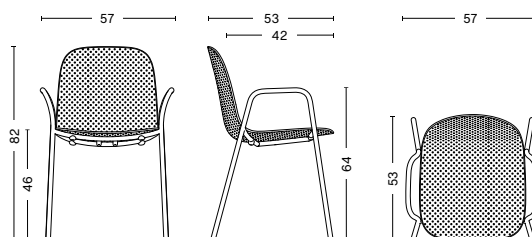

CONSTRUCTION

18 mm fully welded steel tube frame and 4-leg base, available with or without armrests.

SHELL COLOUR

BASE FINISH

COLOUR COMBINATIONS

| | BASE | | |
|-------------|----------------|-----------|------------|
| SHELL \ | Graphite black | Pure grey | Grey white |
| Soft black | • | | |
| Soft blue | | • | |
| Chalk white | | | • |

DIMENSIONS

13EIGHTY CHAIR

WIDTH / 53 cm / 20.87"

DEPTH / 53 cm / 20.87"

HEIGHT / 82 cm / 32.28"

SEAT HEIGHT / 46 cm / 18.11"

SEAT DEPTH / 42 cm / 16.54"

13EIGHTY ARMCHAIR

WIDTH / 57 cm / 22.44"

DEPTH / 53 cm / 20.87"

HEIGHT / 82 cm / 32.28"

SEAT HEIGHT / 46 cm / 18.11"

SEAT DEPTH / 42 cm / 16.54"

GLIDERS

PLASTIC TRUMPET GLIDER / Standard on all.

FELT TRUMPET GLIDER / For wooden floors.