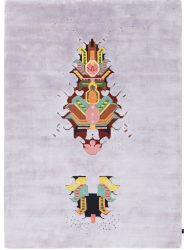

RUG INVADERS

NEW CLASSICS COLLECTION

designed by

MODEL

The Mothership Lilla

Palmette Lazer Cannon Pink

Tabriz Destroyer Check

Palmette Lazer Cannon Lilla

Tabriz Destroyer

COLOR

Lilla

Standard

Check

Lilla

Standard

DIMENSIONS

170x240 cm

135x115 cm

220x230 cm

135x115 cm

220x230 cm

MATERIALS

cotton weave, himalayan wool and pure silk

cotton weave and himalayan wool

cotton weave, himalayan wool and pure silk

cotton weave, himalayan wool and pure silk

cotton weave, himalayan wool and pure silk

QUALITY

A (125.000 knots / sqm approx.)

A+ (152.000 knots / sqm approx.)

A+ (152.000 knots / sqm approx.)

A+ (152.000 knots / sqm approx.)

A+ (152.000 knots / sqm approx.)

CUSTOMIZATION

Customizable in size

Customizable in size

Customizable in size

Customizable in size

Customizable in size