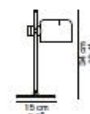

CODICE/CODE	SORGENTI/BULBS	MATERIALI/MATERIALS	COLORE/COLORS	MARCHI/MARKS
2201	1 x max 3 W G9 (LED) 3000° K - 300 lm - CRI> 85 	metallo/alluminio meta/aluminium	nero lucido/lacquered black bronzo anodico/anodic bronze rosso scarlat/scarlet-red giallo mustard/ mustard yellow