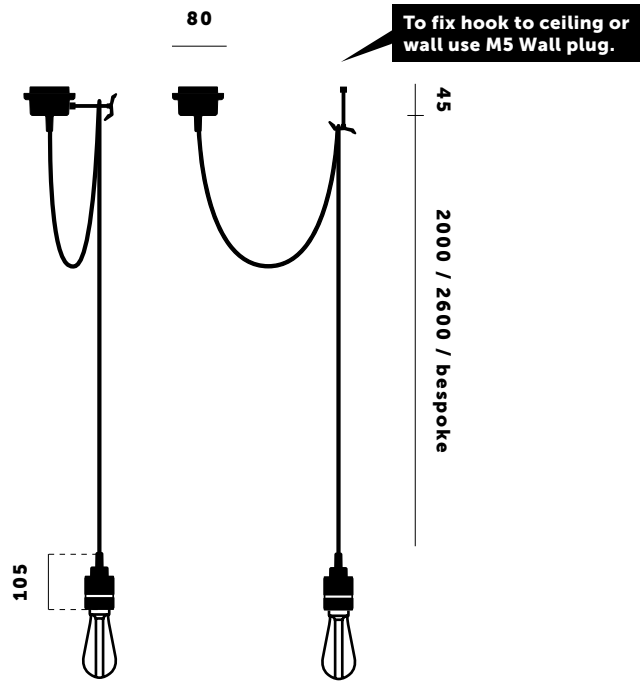

BUSTER + PUNCH

HOOKED 1.0 / NUDE

TECH SPEC

HOOKED 1.0 / NUDE

A ceiling light made from solid metal with matt rubber detailing.

The pendant length can be adjusted and hooked onto a solid metal hook.
Buster + Punch offers a range of light bulbs that look great with this light and are sold separately.

busterandpunch.com
info@busterandpunch.com

BUSTER + PUNCH

HOOKED 1.0 / NUDE

SPECIFICATIONS:

E27 screw
 200-240V
 IP20
 Maximum 40W bulb
 Bulb sold separatley

FINISH	2 M CABLE	2.6 M CABLE	ALSO INCLUDED:
 Steel  Brass  Smoked Bronze	<p>UK-HK1-ST-2.0-A</p> <p>UK-HK1-BR-2.0-A</p> <p>UK-HK1-SM-2.0-A</p>	<p>UK-HK1-ST-2.6-A</p> <p>UK-HK1-BR-2.6-A</p> <p>UK-HK1-SM-2.6-A</p>	<p>1x solid metal M5 hook 2x wood screw 2x plastic plug* 1x extra rubber bit</p>  2 pcs  2 pcs  1 pcs  1 pcs