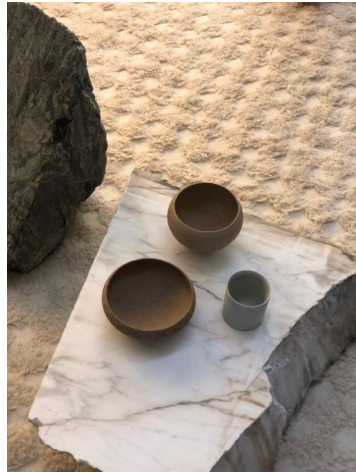

YETI

ARCHITECTURAL COLLECTION

designed by