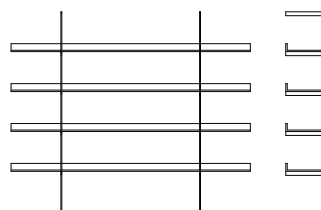

Materials used

Structure:

1. Metal tube chromed

Shelves:

2. Panels made of wood particles veneered melamine, matt or glossy colors listed in the catalog or veneered in natural or stained oak with back corner shelves in black painted metal to support shelves

Feet:

3. Black rubber

Dimensions

ALI2

200
78 3/4"

180

40

71"

15 3/4"

ALI3

200
78 3/4"

240

40

94 1/2"

15 3/4"