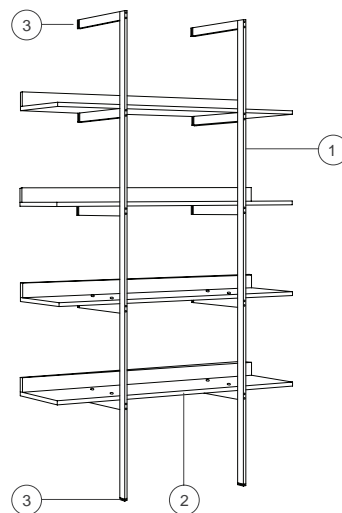

ALIANTE

Rodolfo Dordoni e Giulio Cappellini

cappellini

Series of wall bookcases with a metal frame and wooden shelving. The frame is composed of two reeds in polished chromed metal. The bookcases can have shelving in different colors, too. The shelves are fixed to the structure through socket-head screws and the bookcase is fixed to wall through one expansion hook.

Materials used

Structure:

1. Metal tube chromed

Shelves:

2. Panels made of wood particles veneered melamine, matt or glossy colors listed in the catalog or veneered in natural or stained oak with back corner shelves in black painted metal to support shelves

Feet:

3. Black rubber

Dimensions

ALI2

200
78 3/4"

180

40

71"

15 3/4"

ALI3

200
78 3/4"

240

40

94 1/2"

15 3/4"