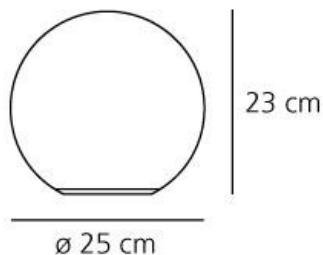

DIMENSIONS

Height:	cm 23
Diameter:	cm 25
Glow Wire Test:	850 °

DIMENSIONS

COLOUR

LAMPS NOT INCLUDED

	Category:	HALO
	Number:	1
	Lbs:	A60
	Watt:	77W
	Socket:	E27
	Luminous Flux (lm):	1320lm
	Colour Rendering:	1a
	Colour temperature (K):	2900K
	Duration (h):	1000h

DIMENSIONS

Height:	cm 34
Diameter:	cm 35
Glow Wire Test:	850 °

DIMENSIONS

COLOUR

LAMPS NOT INCLUDED

	Category:	HALO
	Number:	1
	Lbs:	Qt32
	Watt:	150W
	Socket:	E27
	Type:	Hsgsb/c
	Luminous Flux (lm):	2870lm
	Colour Rendering:	1a
	Colour temperature (K):	2900K
	Duration (h):	2000h

DIMENSIONS

Height:	cm 42
Diameter:	cm 42
Glow Wire Test:	850 °

DIMENSIONS

COLOUR

LAMPS NOT INCLUDED

	Category:	HALO
	Number:	1
	Lbs:	Qt32
	Watt:	150W
	Socket:	E27
	Type:	Hsgsb/c
	Luminous Flux (lm):	2870lm
	Colour Rendering:	1a
	Colour temperature (K):	2900K
	Duration (h):	2000h