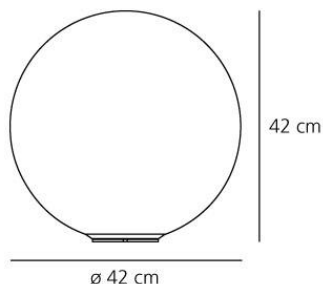

DIMENSIONS

Height:	cm 34
Diameter:	cm 35
Glow Wire Test:	850 °

DIMENSIONS

COLOUR

LAMPS NOT INCLUDED

	Category:	HALO
	Number:	1
	Lbs:	Qt32
	Watt:	150W
	Socket:	E27
	Type:	Hsgsb/c
	Luminous Flux (lm):	2870lm
	Colour Rendering:	1a
	Colour temperature (K):	2900K
	Duration (h):	2000h

DIMENSIONS

Height:	cm 42
Diameter:	cm 42
Glow Wire Test:	850 °

DIMENSIONS

COLOUR

LAMPS NOT INCLUDED

	Category:	HALO
	Number:	1
	Lbs:	Qt32
	Watt:	150W
	Socket:	E27
	Type:	Hsgsb/c
	Luminous Flux (lm):	2870lm
	Colour Rendering:	1a
	Colour temperature (K):	2900K
	Duration (h):	2000h

DIMENSIONS

Height:	cm 13.6
Diameter:	cm 14
Glow Wire Test:	850 °

DIMENSIONS

COLOUR

LAMPS NOT INCLUDED

<input type="checkbox"/>	Category:	HALO
	Number:	1
	Lbs:	Qt14
	Watt:	33W
	Socket:	G9
	Luminous Flux (lm):	460lm
	Colour Rendering:	100
	Colour temperature (K):	2800K
	Class:	A