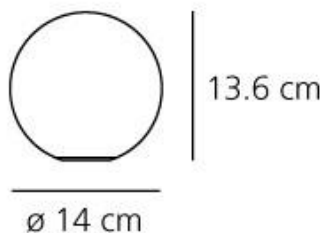

DIMENSIONS

Height:	cm 23
Diameter:	cm 25
Glow Wire Test:	850 °

DIMENSIONS

COLOUR

LAMPS NOT INCLUDED

	Category:	HALO
	Number:	1
	Lbs:	A60
	Watt:	77W
	Socket:	E27
	Luminous Flux (lm):	1320lm
	Colour Rendering:	1a
	Colour temperature (K):	2900K
	Duration (h):	1000h

DIMENSIONS

Height:	cm 34
Diameter:	cm 35
Glow Wire Test:	850 °

DIMENSIONS

COLOUR

LAMPS NOT INCLUDED

	Category:	HALO
	Number:	1
	Lbs:	Qt32
	Watt:	150W
	Socket:	E27
	Type:	Hsgsb/c
	Luminous Flux (lm):	2870lm
	Colour Rendering:	1a
	Colour temperature (K):	2900K
	Duration (h):	2000h

DIMENSIONS

Height:	cm 42
Diameter:	cm 42
Glow Wire Test:	850 °

DIMENSIONS

COLOUR

LAMPS NOT INCLUDED

	Category:	HALO
	Number:	1
	Lbs:	Qt32
	Watt:	150W
	Socket:	E27
	Type:	Hsgsb/c
	Luminous Flux (lm):	2870lm
	Colour Rendering:	1a
	Colour temperature (K):	2900K
	Duration (h):	2000h

DIMENSIONS

Height:	cm 13.6
Diameter:	cm 14
Glow Wire Test:	850 °

DIMENSIONS

COLOUR

LAMPS NOT INCLUDED

<input type="checkbox"/>	Category:	HALO
	Number:	1
	Lbs:	Qt14
	Watt:	33W
	Socket:	G9
	Luminous Flux (lm):	460lm
	Colour Rendering:	100
	Colour temperature (K):	2800K
	Class:	A