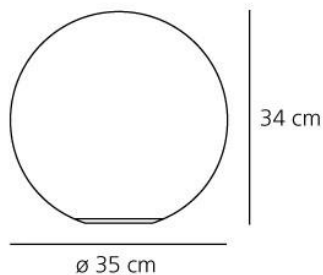

DIMENSIONS

Height:	cm 23
Diameter:	cm 25
Glow Wire Test:	850 °

DIMENSIONS

COLOUR

LAMPS NOT INCLUDED

	Category:	HALO
	Number:	1
	Lbs:	A60
	Watt:	77W
	Socket:	E27
	Luminous Flux (lm):	1320lm
	Colour Rendering:	1a
	Colour temperature (K):	2900K
	Duration (h):	1000h

DIMENSIONS

Height:	cm 34
Diameter:	cm 35
Glow Wire Test:	850 °

DIMENSIONS

COLOUR

LAMPS NOT INCLUDED

	Category:	HALO
	Number:	1
	Lbs:	Qt32
	Watt:	150W
	Socket:	E27
	Type:	Hsgsb/c
	Luminous Flux (lm):	2870lm
	Colour Rendering:	1a
	Colour temperature (K):	2900K
	Duration (h):	2000h

DIMENSIONS

Height:	cm 42
Diameter:	cm 42
Glow Wire Test:	850 °

DIMENSIONS

COLOUR

LAMPS NOT INCLUDED

	Category:	HALO
	Number:	1
	Lbs:	Qt32
	Watt:	150W
	Socket:	E27
	Type:	Hsgsb/c
	Luminous Flux (lm):	2870lm
	Colour Rendering:	1a
	Colour temperature (K):	2900K
	Duration (h):	2000h