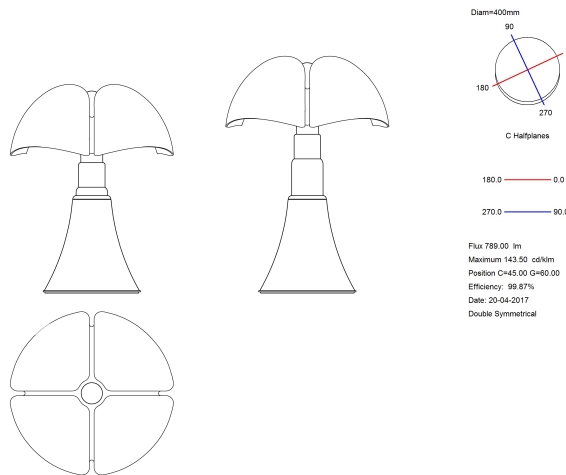

TECHNICAL DRAWINGS

UTILIZATION: **INTERNAL**

TPOLOGY: **TABLE LAMPS**

COLOURS STRUCTURE:
DIFFUSER:

WHITE
WHITE

MATERIALS STRUCTURE:
DIFFUSER:

STAINLESS STEEL
OPAL WHITE METHACRYLATE

MEASURES WIDTH: -
HEIGHT: **50-62 cm**
LENGTH: -
DEPTH: -

DIAMETER: **40 cm**
HOLE DIAMETER: -
HOLE DEPTH: -

WEIGHT NET: -
GROSS: -

PACKAGING VOL.M³: -

NUMBER OF ITEMS: **1**

BULBS

LED 1X9W
FLUX: 850LM
KELVIN: 2700°
CLASS: A++
CRI: -
COLOR TOLERANCE: -
DURATION: -

DEVICE SPECIFICATIONS

TYPE OF EMISSION: **DIFFUSED**
POWER: **10 W**
FLOW LAMP: **787 lm**
BEAM ANGLE: -
DEVICE EFFICIENCY: **78.7lm/W**
IMPACT RESISTANCE: -
GLOW WIRE TEST: -

POWER SUPPLY CABLE LENGTH: **35+200cm**
LENGTH OF HANGING CABLE: -
SUPPLY: **INCLUDED**
POWER SUPPLY ASSEMBLY: **EXTERNAL**
TYPE OF DIMMING: **DIMMER ON CABLE**
VOLTAGE: **230 V**

TECHNICAL DRAWINGS

UTILIZATION: **INTERNAL**

TPOLOGY: **TABLE LAMPS**

COLOURS STRUCTURE:
DIFFUSER:

**DARK BROWN
WHITE**

MATERIALS STRUCTURE:
DIFFUSER:

**STAINLESS STEEL
OPAL WHITE METHACRYLATE**

MEASURES WIDTH: -
HEIGHT: **50-62 cm**
LENGTH: -
DEPTH: -