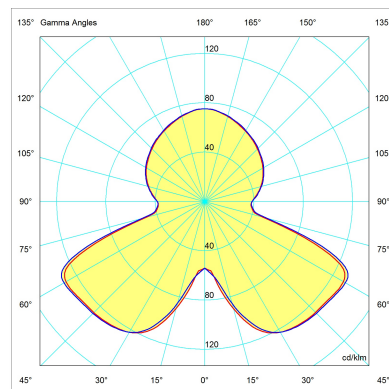

TECHNICAL DRAWINGS

UTILIZATION: **INTERNAL**

TPOLOGY: **TABLE LAMPS**

COLOURS STRUCTURE:
DIFFUSER:

WHITE
WHITE

MATERIALS STRUCTURE:
DIFFUSER:

STAINLESS STEEL
OPAL WHITE METHACRYLATE

MEASURES WIDTH: -
HEIGHT: **50-62 cm**
LENGTH: -
DEPTH: -

DIAMETER: **40 cm**
HOLE DIAMETER: -
HOLE DEPTH: -

WEIGHT NET: -
GROSS: -

PACKAGING VOL.M³: -

NUMBER OF ITEMS: **1**

BULBS

LED 1X9W
FLUX: 850LM
KELVIN: 2700°
CLASS: A++
CRI: -
COLOR TOLERANCE: -
DURATION: -

DEVICE SPECIFICATIONS

TYPE OF EMISSION: **DIFFUSED**
POWER: **10 W**
FLOW LAMP: **787 lm**
BEAM ANGLE: -
DEVICE EFFICIENCY: **78.7lm/W**
IMPACT RESISTANCE: -
GLOW WIRE TEST: -

POWER SUPPLY CABLE LENGTH: **35+200cm**
LENGTH OF HANGING CABLE: -
SUPPLY: **INCLUDED**
POWER SUPPLY ASSEMBLY: **EXTERNAL**
TYPE OF DIMMING: **DIMMER ON CABLE**
VOLTAGE: **230 V**

TECHNICAL DRAWINGS

UTILIZATION: **INTERNAL**

TPOLOGY: **TABLE LAMPS**

COLOURS STRUCTURE:
DIFFUSER:

**DARK BROWN
WHITE**

MATERIALS STRUCTURE:
DIFFUSER:

**STAINLESS STEEL
OPAL WHITE METHACRYLATE**

MEASURES WIDTH: -
HEIGHT: **50-62 cm**
LENGTH: -
DEPTH: -