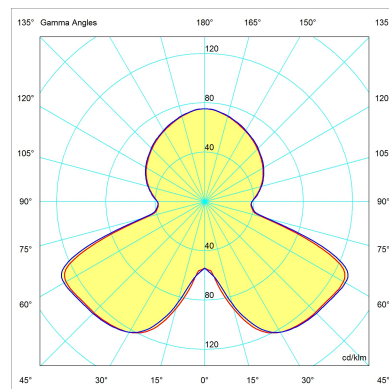

DIAMETER: **40 cm**
HOLE DIAMETER: -
HOLE DEPTH: -

WEIGHT NET: -
GROSS: -

PACKAGING VOL.M³: -

NUMBER OF ITEMS: **1**

BULBS

LED 1X9W
FLUX: 850LM
KELVIN: 2700°
CLASS: A++
CRI: -
COLOR TOLERANCE: -
DURATION: -

DEVICE SPECIFICATIONS

TYPE OF EMISSION: **DIFFUSED**
POWER: **10 W**
FLOW LAMP: **787 lm**
BEAM ANGLE: -
DEVICE EFFICIENCY: **78.7lm/W**
IMPACT RESISTANCE: -
GLOW WIRE TEST: -

POWER SUPPLY CABLE LENGTH: **35+200cm**
LENGTH OF HANGING CABLE: -
SUPPLY: **INCLUDED**
POWER SUPPLY ASSEMBLY: **EXTERNAL**
TYPE OF DIMMING: **DIMMER ON CABLE**
VOLTAGE: **230 V**

TECHNICAL DRAWINGS

UTILIZATION: **INTERNAL**

TPOLOGY: **TABLE LAMPS**

COLOURS STRUCTURE:
DIFFUSER:

**DARK BROWN
WHITE**

MATERIALS STRUCTURE:
DIFFUSER:

**STAINLESS STEEL
OPAL WHITE METHACRYLATE**

MEASURES WIDTH: -
HEIGHT: **50-62 cm**
LENGTH: -
DEPTH: -