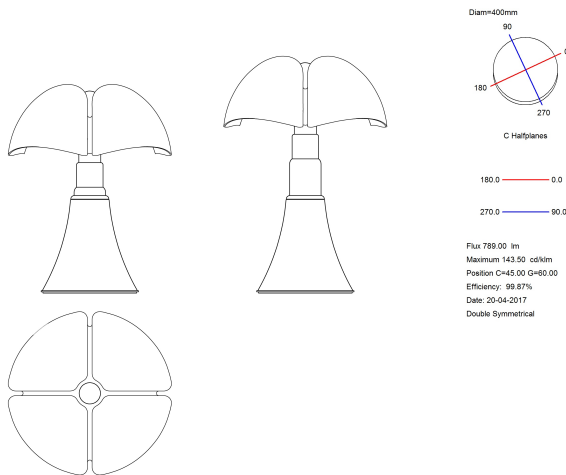

DEVICE SPECIFICATIONS

TYPE OF EMISSION: **DIFFUSED**
POWER: **10 W**
FLOW LAMP: **787 lm**
BEAM ANGLE: -
DEVICE EFFICIENCY: **78.7lm/W**
IMPACT RESISTANCE: -
GLOW WIRE TEST: -

POWER SUPPLY CABLE LENGTH: **35+200cm**
LENGTH OF HANGING CABLE: -
SUPPLY: **INCLUDED**
POWER SUPPLY ASSEMBLY: **EXTERNAL**
TYPE OF DIMMING: **DIMMER ON CABLE**
VOLTAGE: **230 V**

PIPISTRELLO-MED

code: **620/MED/DIM/MA**

DESIGN **GAE AULENTI** 1965

TABLE LAMP, DIFFUSED LIGHT, ADJUSTABLE HEIGHT. GLAZED STAINLESS STEEL TELESCOPE. WHITE OPAL METHACRYLATE DIFFUSER. BASE AND KNOB: DARK BROWN OR WHITE. WITH LED LIGHT SOURCE, DIMMABLE. ELECTRONIC DRIVER ON THE PLUG.

TECHNICAL DRAWINGS

UTILIZATION: **INTERNAL**

TPOLOGY: **TABLE LAMPS**

COLOURS STRUCTURE:
DIFFUSER:

**DARK BROWN
WHITE**

MATERIALS STRUCTURE:
DIFFUSER:

**STAINLESS STEEL
OPAL WHITE METHACRYLATE**

MEASURES WIDTH: -
HEIGHT: **50-62 cm**
LENGTH: -
DEPTH: -

DIAMETER: **40 cm**
HOLE DIAMETER: -
HOLE DEPTH: -

WEIGHT NET: -
GROSS: -

PACKAGING VOL.M³: -

NUMBER OF ITEMS: **1**

BULBS

LED 1X9W
FLUX: 850LM
KELVIN: 2700°
CLASS: A++
CRI: -
COLOR TOLERANCE: -
DURATION: -