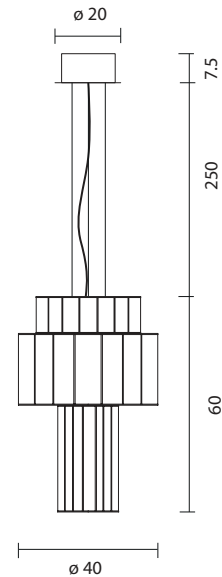

BABEL T PE
by Stephen Burks, 2015

Suspension lamp. Aluminium structures of different sizes, lacquered in black or gold. Central acrylic diffuser with strip led (dimmmable 1-10V driver included) provide ambience light and led module placed at the bottom (connected direct to main) provide direct light. Led module dimmable with phase-cut dimmers*. Strip led and led module included.

Type: Suspension lamp

Environment: Indoor

Structure: Aluminium

Voltage: 230 V

Supply: Terminal strip

Dimmable driver included

Cable length: 250 cm

Light source: Strip LED 19.5W 2700K 1480Lm
+ Module LED $\varnothing 70$ 16.6W 2700K 1350Lm

BABEL T PE

123000640006 **black matt**
123000640007 **golden**

 **13.5 kg**
16.9 kg

*For dimmable options, please contact office@parachilna.eu

CE   IP-20