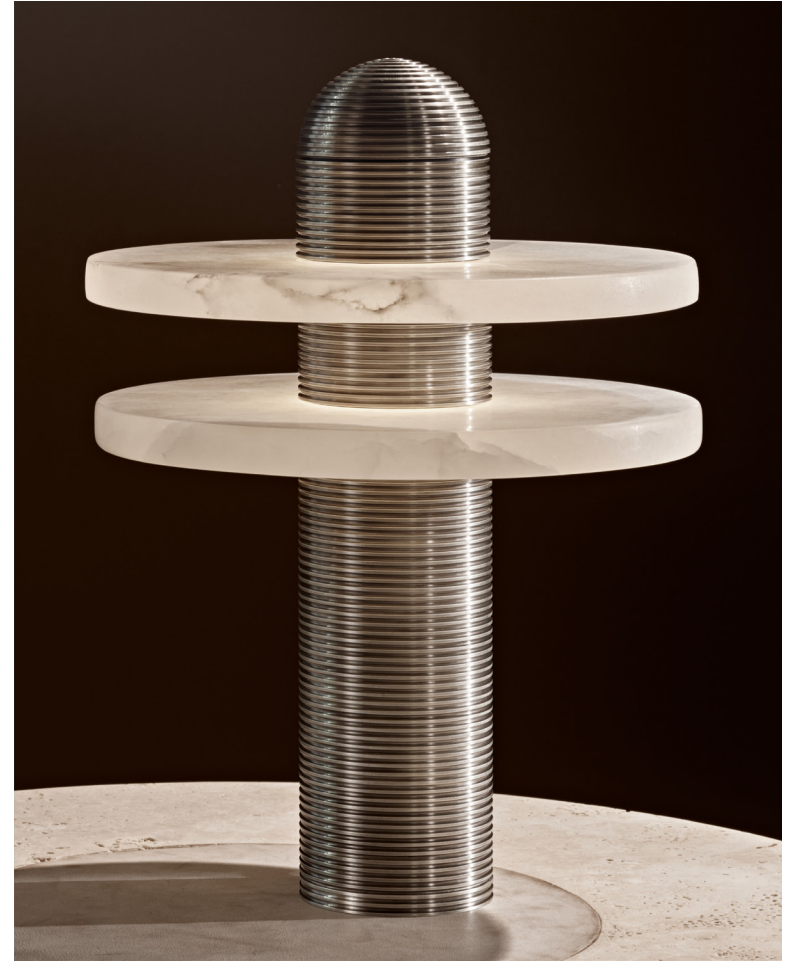

A P P A R A T U S

OIL-RUBBED BRONZE

MEDIAN : TABLE LAMP

REFERENCE

MINARETS
SOLAR ECLIPSE

COMPOSITION

ALABASTER
FLUTED BRASS

A P P A R A T U S

TARNISHED SILVER

A P P A R A T U S

MEDIAN : TABLE LAMP

DIMENSIONS	15 H, Ø 11 IN 38 H, Ø 28 CM
PRICE	FROM \$5000
VOLTAGE	120-240 UL / CE
LAMPING	2 X 8W DIMMABLE LED 800 LUMENS EACH 2500K
DRIVER LIFE	50,000 HOURS
DEPOSIT	50% UPON ORDER
BALANCE	DUE PRIOR TO SHIPPING
LEAD TIME	PLEASE REFER TO WEBSITE

FINISHED AND ASSEMBLED BY HAND IN NY
DOMESTIC AND IMPORTED COMPONENTS

A P P A R A T U S

AGED BRASS

OIL-RUBBED BRONZE

BLACKENED BRASS

TARNISHED SILVER

METAL

MEDIAN : TABLE LAMP