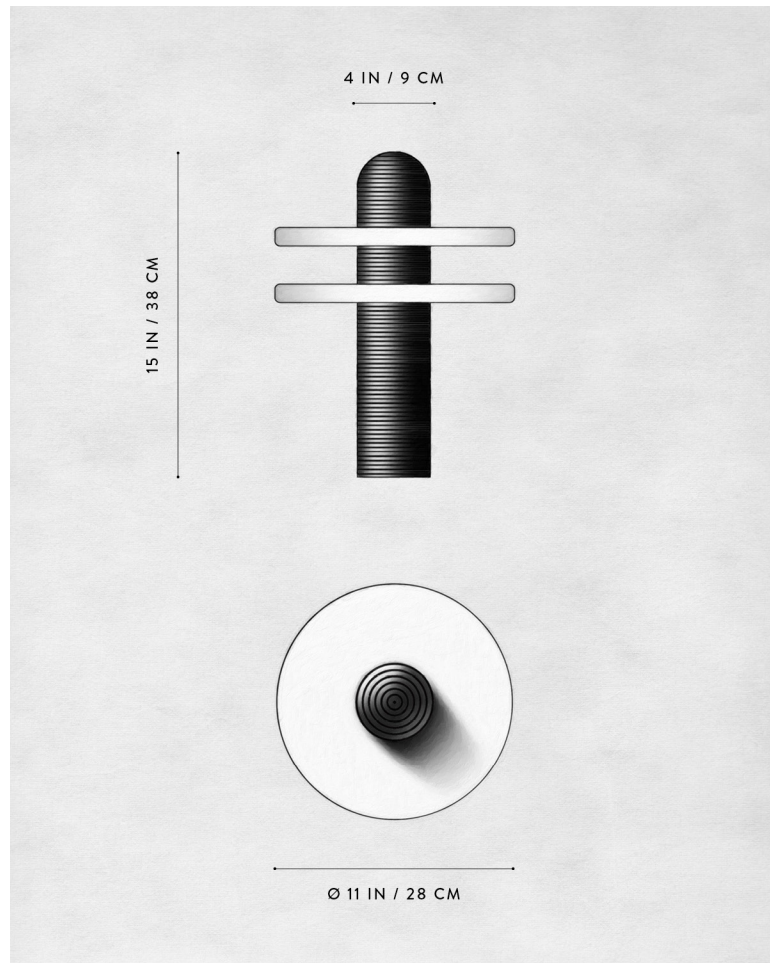

A P P A R A T U S

OIL-RUBBED BRONZE

MEDIAN : TABLE LAMP

REFERENCE

MINARETS
SOLAR ECLIPSE

COMPOSITION

ALABASTER
FLUTED BRASS

A P P A R A T U S

TARNISHED SILVER

A P P A R A T U S

MEDIAN : TABLE LAMP

DIMENSIONS	15 H, Ø 11 IN 38 H, Ø 28 CM
PRICE	FROM \$5000
VOLTAGE	120-240 UL / CE
LAMPING	2 X 8W DIMMABLE LED 800 LUMENS EACH 2500K
DRIVER LIFE	50,000 HOURS
DEPOSIT	50% UPON ORDER
BALANCE	DUE PRIOR TO SHIPPING
LEAD TIME	PLEASE REFER TO WEBSITE