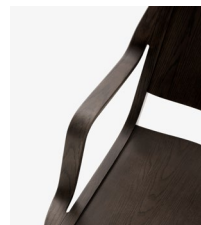

→ Dark stained oak

&Tradition®